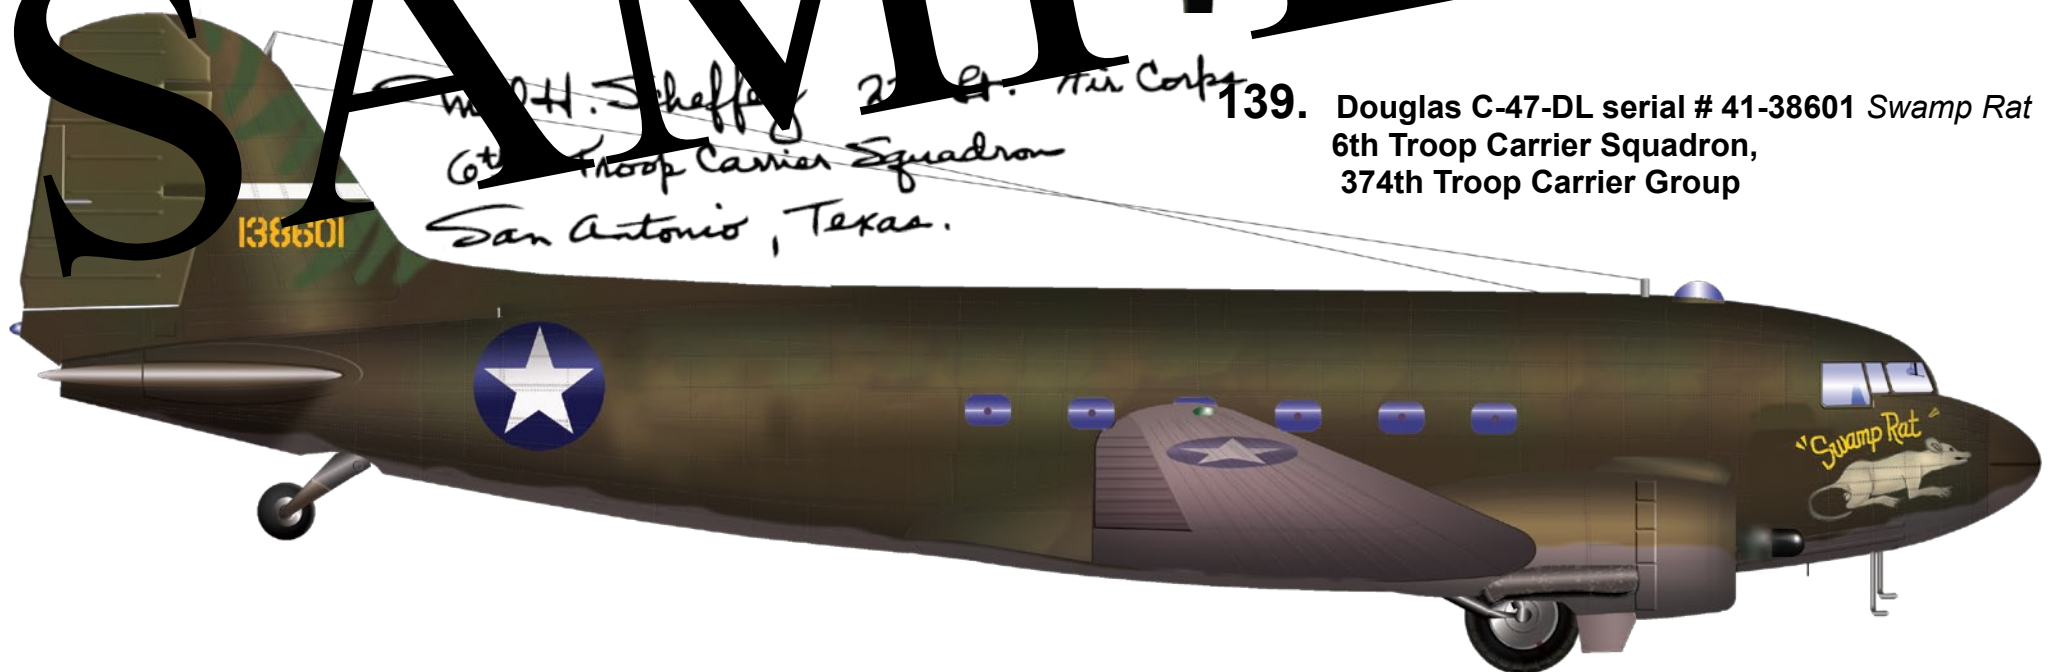

**138.** Douglas C-47-DL serial # 41-18567 *Clay Pigeon*  
46th Troop Carrier Squadron,  
317th Troop Carrier Group

**137.** Douglas C-47-30 DL serial # 42-156 *The Rube*  
46th Troop Carrier Squadron,  
317th Troop Carrier Group

*W. H. Scheffey 2nd Lt. Air Corps  
6th Troop Carrier Squadron  
San Antonio, Texas.*

**139.** Douglas C-47-DL serial # 41-38601 *Swamp Rat*  
6th Troop Carrier Squadron,  
374th Troop Carrier Group